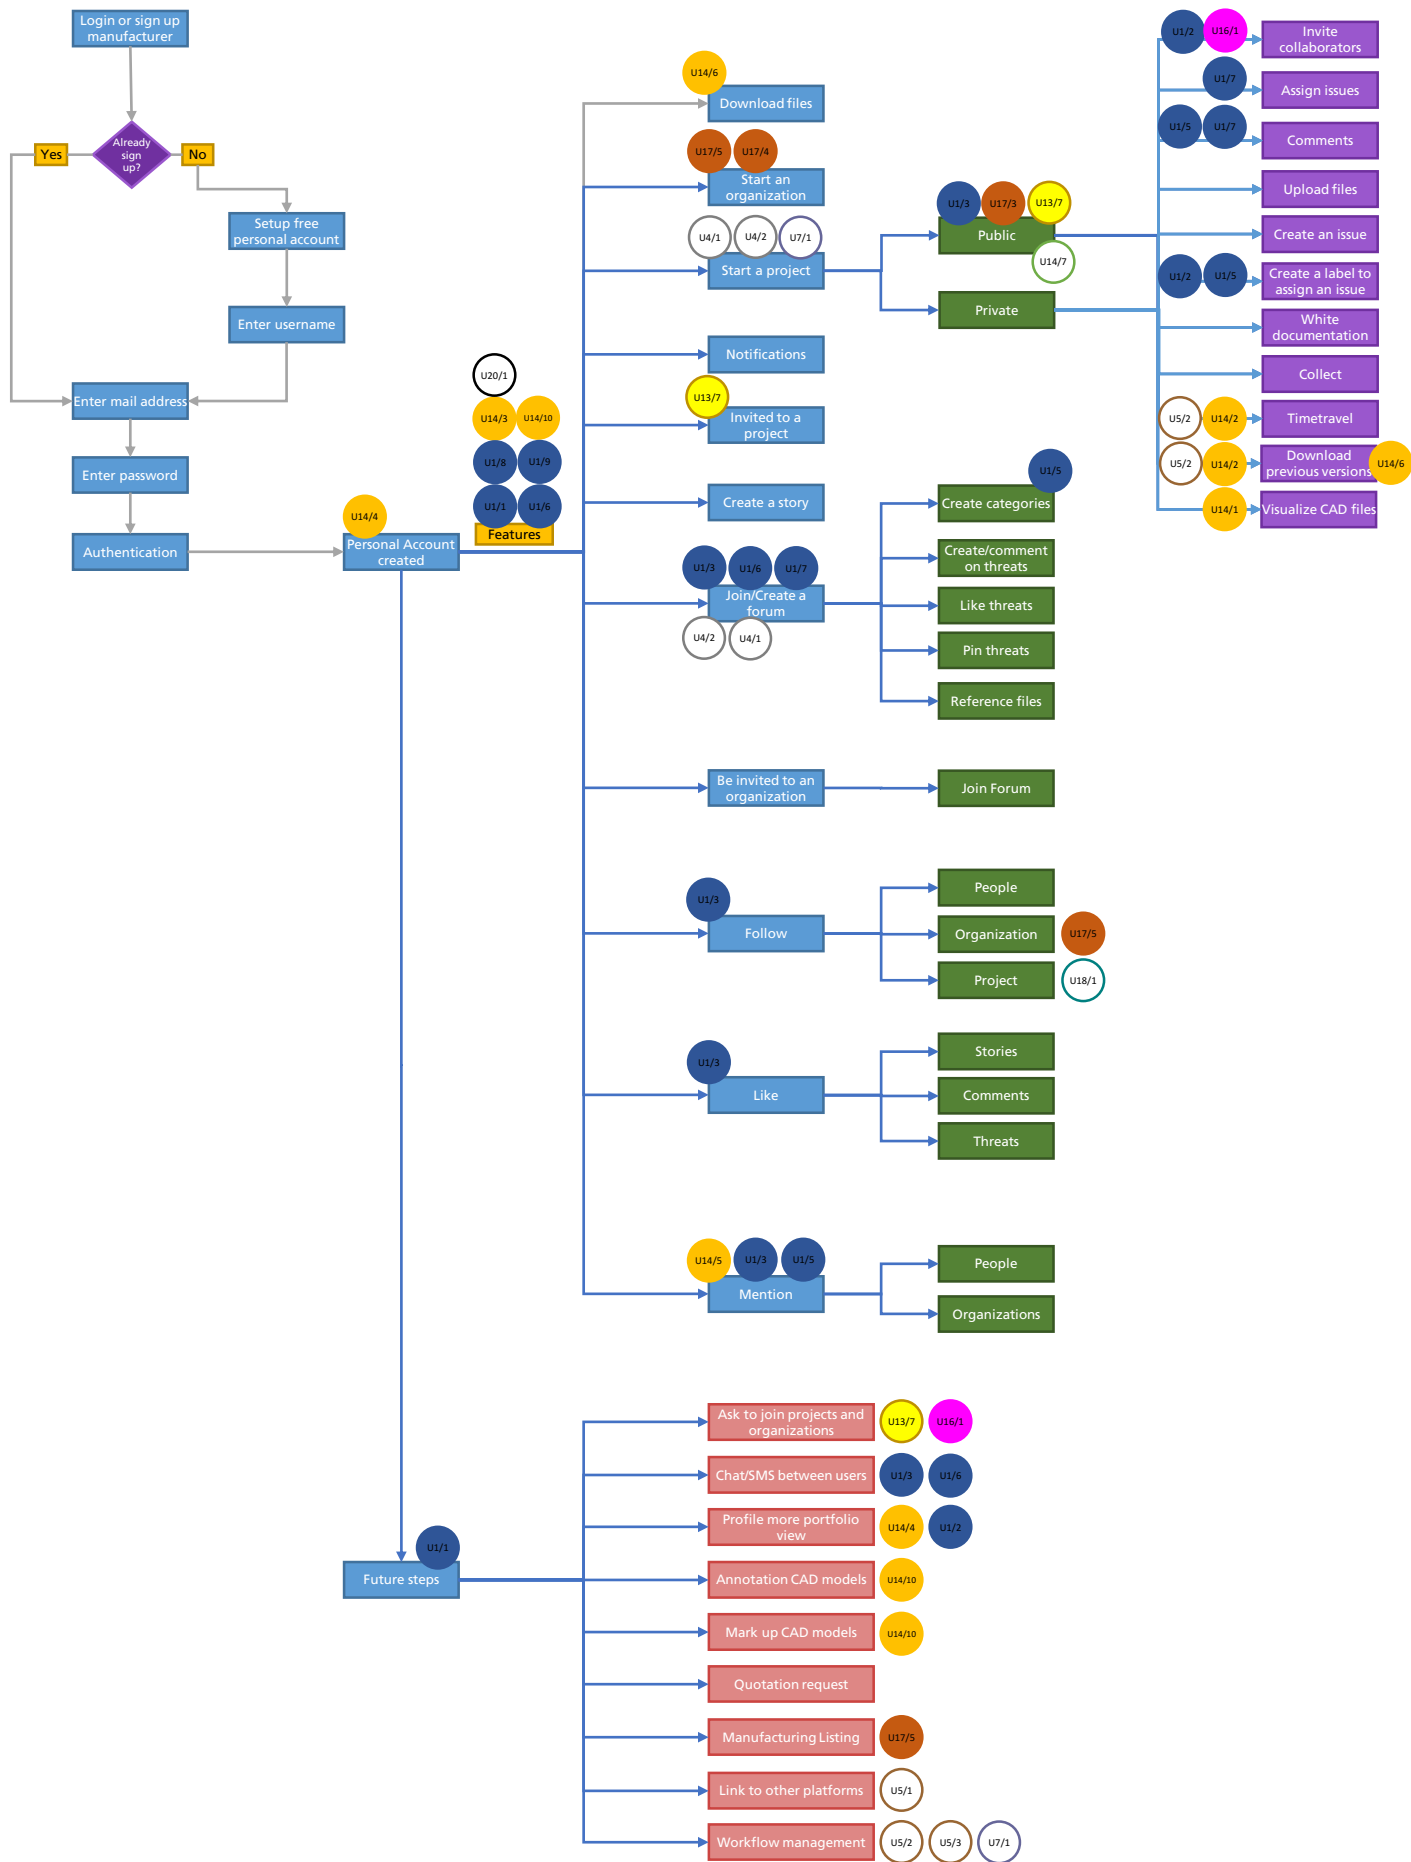

Mapping of user journey in Wikifactory platform

Legend

● U1/x Community management	U7/x Status	● U17/x Fablab/Makerspace
U4/x Informal knowledge documentation	● U13/x Collaborative product development	U18/x Discoverability
U5/x Interoperability	● U14/x Development platform	U20/x Standards
● U6/x Collaborative Production	● U16/x Community maintained project	